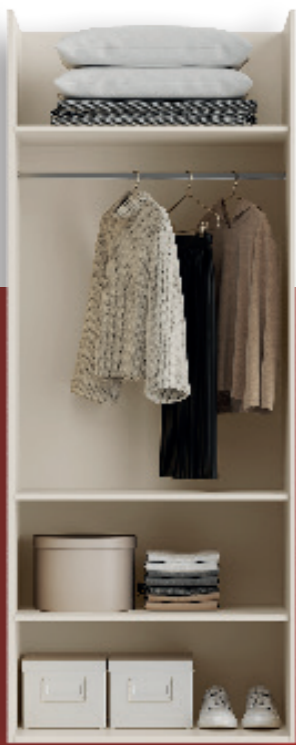

**CLEAN &
SOPHISTICATED**

For a clean and sophisticated space Pure White Glass works as the perfect blank canvas to inject your personality with bright pops of colour.