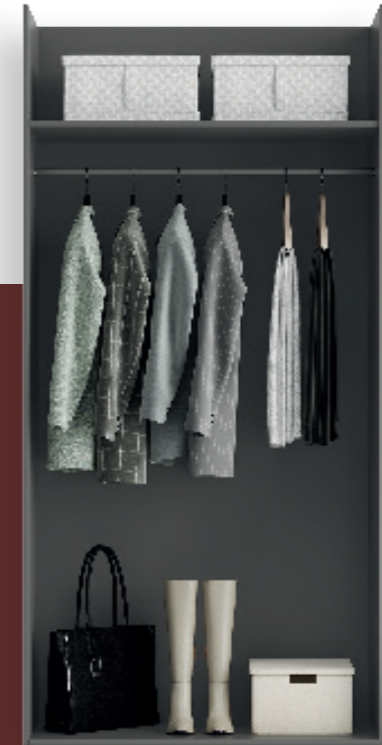

A STRIKING CONTRAST

Use glass finishes to contrast woodgrains such as Ferrara Oak, creating a distinctive focal point.

1

CONFIGURATION C

2

3 Panel Horizontal | Curva Lacquered Bronze Frame

1

1 - Ferrara Oak | 2 - Dark Red Glass