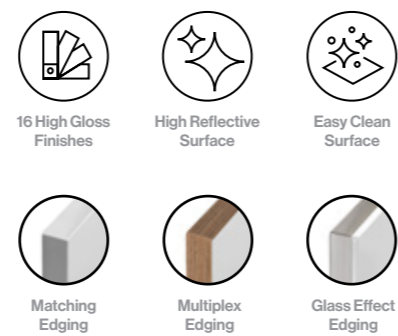

PHOENIX Key Features

Phoenix is a Flat Bonded Acrylic Door available in 16 High Gloss Finishes with a choice of Matching, Multiplex or Glass Effect 1mm ABS Edging.

PHOENIX Gloss Aubergine. **HANDLES** Handleless Rail System / Aluminium.