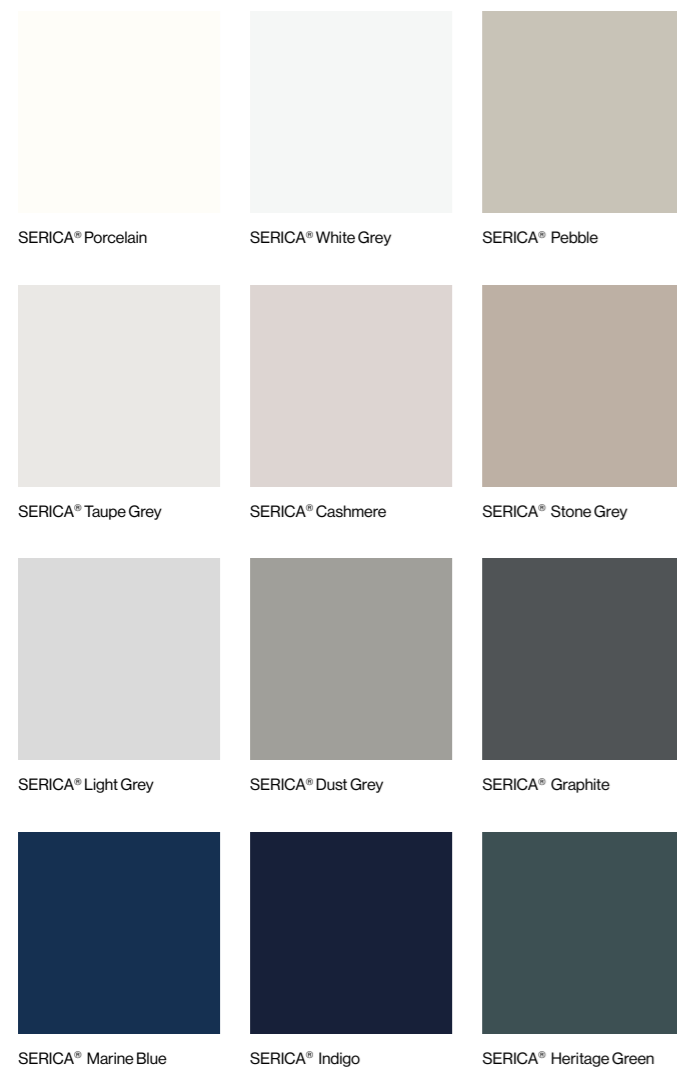

Tribeca represents simplicity in its truest form, with its clean lines and silky, smooth matt surface. Contemporary cool - it's soft, velvety and perfect for your cabinet door frontals.

Tribeca's revolutionary SERICA® smooth matt finish provides both a durable and cost effective alternative to a painted door. Available in a wide range of on-trend shades, it's ideal for creating beautifully streamlined and refined colour, interior spaces.

TRIBECA SERICA® Smooth Matt Finishes