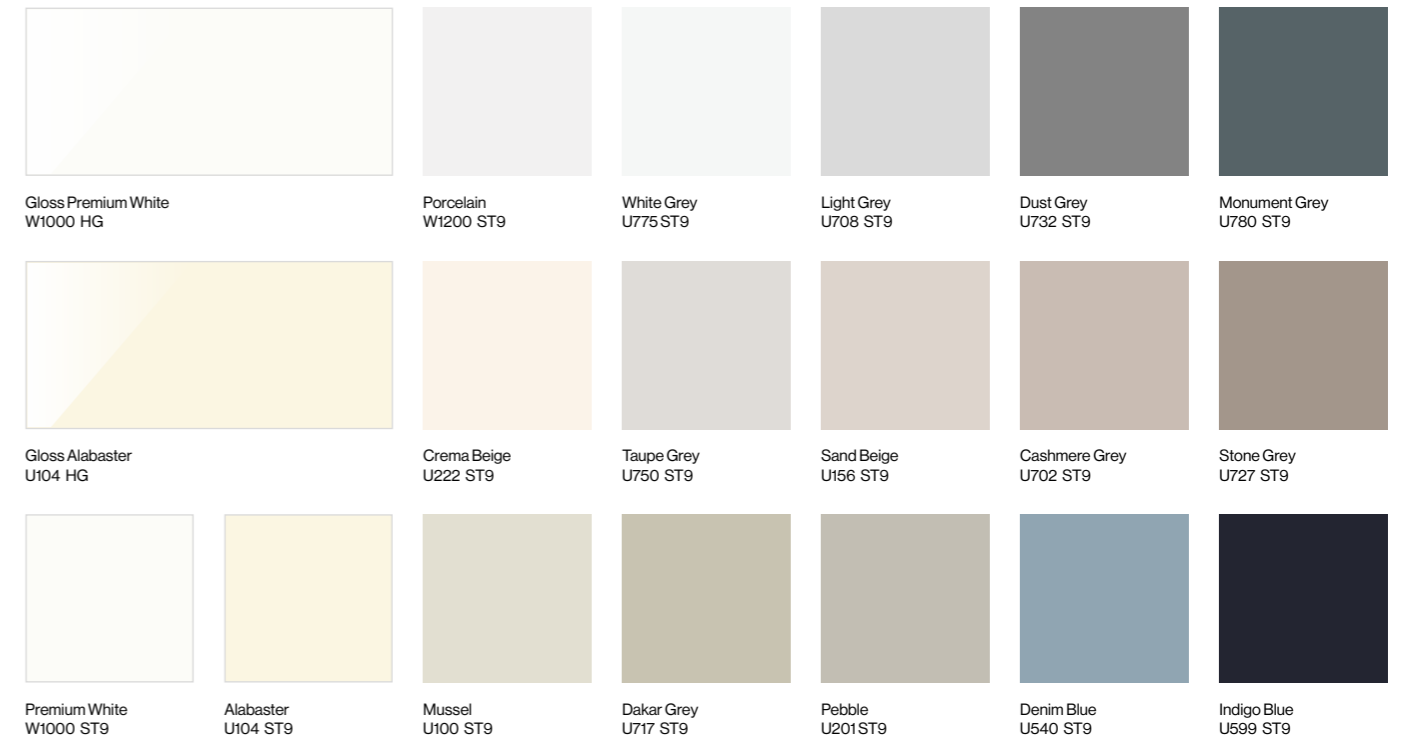

VAASA MFC Matt Uni-Colour Finishes