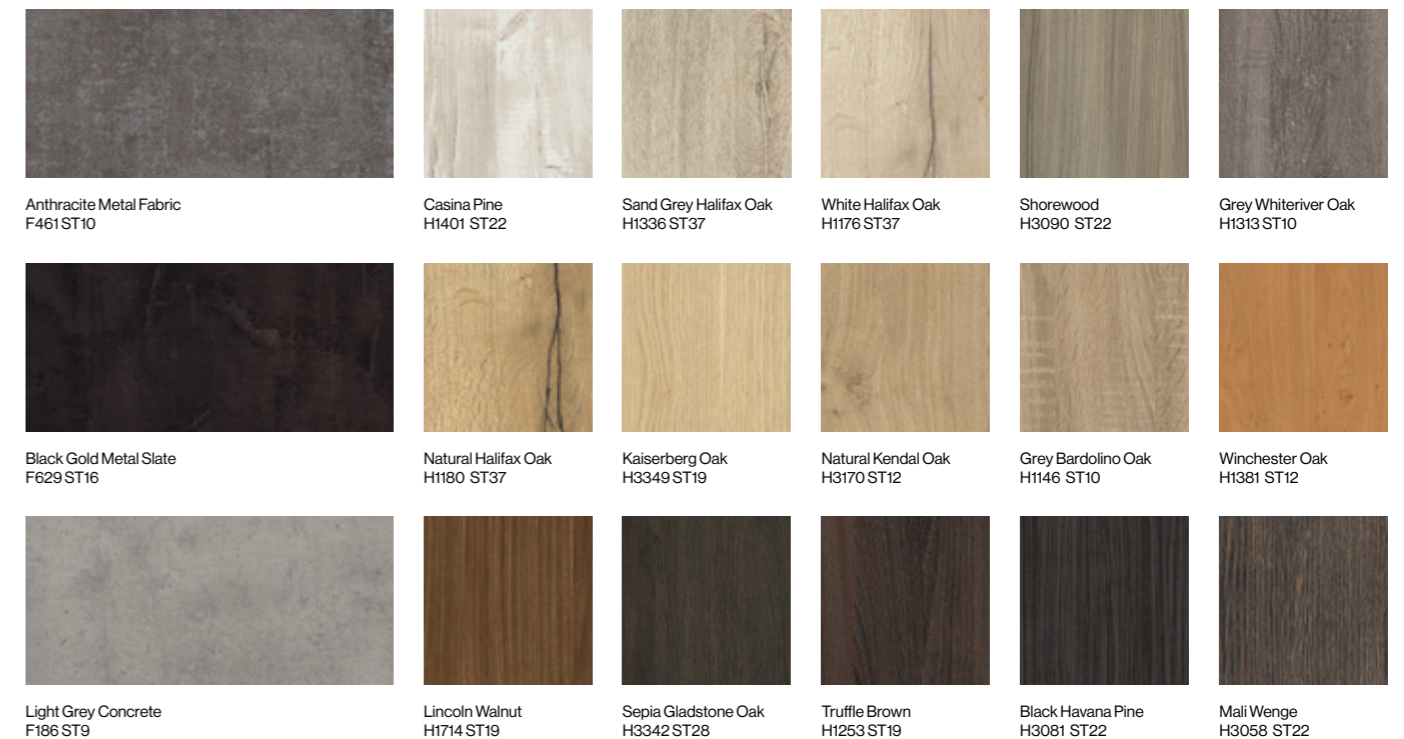

-  37 MFC Finishes
-  18 Tactile Finishes
-  2 Gloss Finishes
-  High Scratch Resistance
-  Easy Clean Surface
-  Matching Edging

VAASA MFC Matt Uni-Colour Finishes

VAASA MFC Material Effects Finishes

VAASA™ ALLOWS YOU TO PLAY WITH TEXTURES, MIXING BOTH **GLOSS, MATT** AND **MATERIAL** EFFECT FINISHES