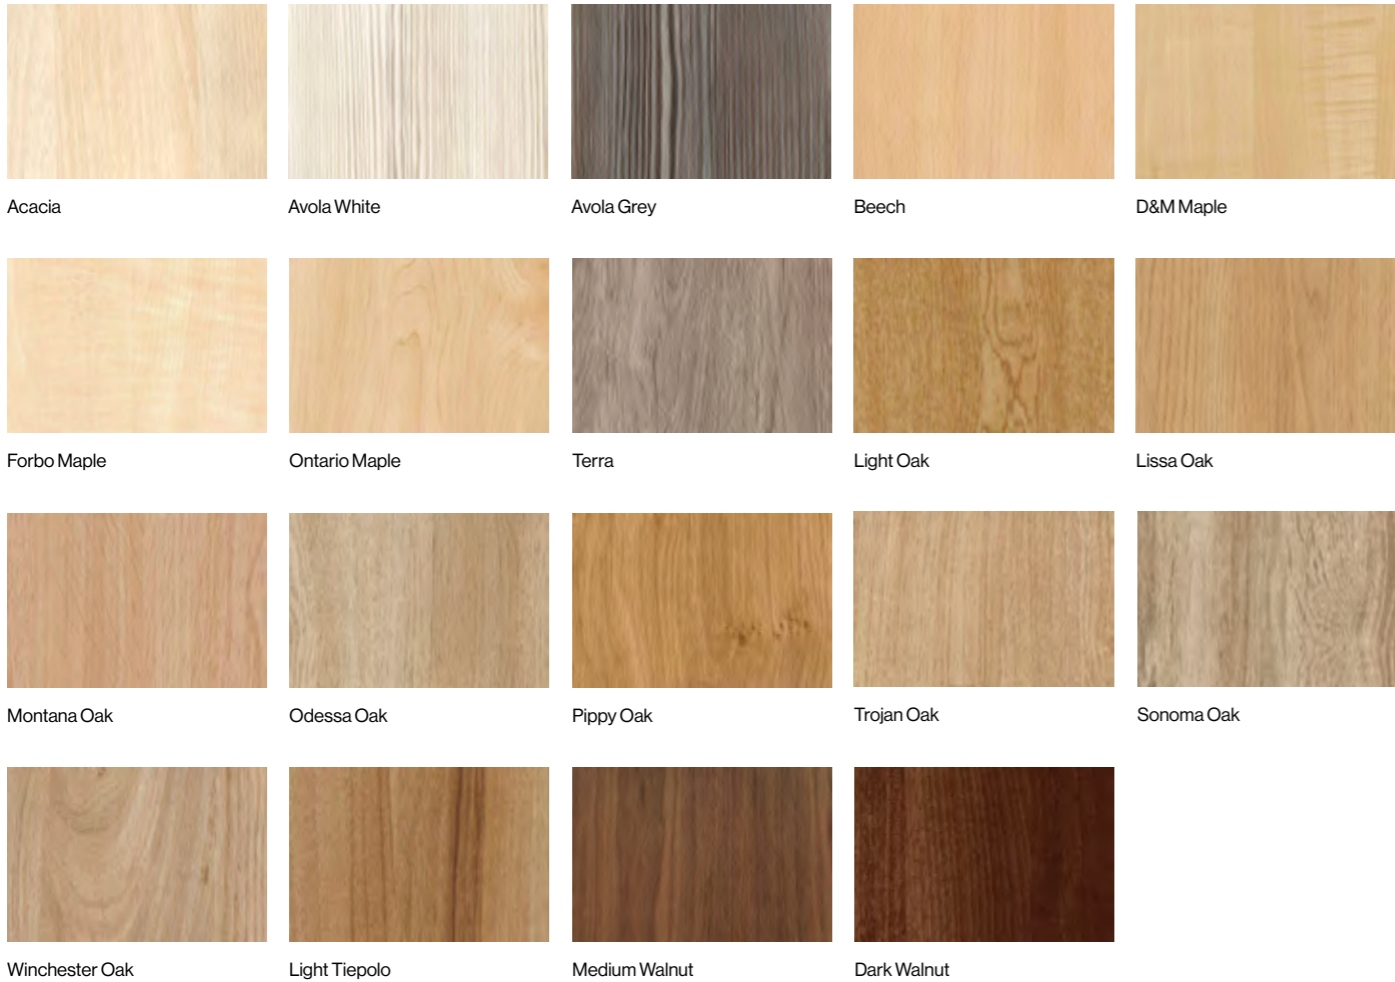

Rana
18mm Thick

9 HANDLE-LESS
DOOR STYLES

Available in
50 MATT
FINISHES

Available in
16 SERICA®
FINISHES

Available in
23 GLOSS
FINISHES*

Loretto / Featured in SERICA® Kashmir.

Make It Your Own

With vinyl you have the ultimate design flexibility when it comes to colours and finishes. With a huge range of uni-colours, wood grains, painted effect and special textures, you can practically achieve any desired look.

Vinyl Colours / Finishes

Matt Colours, Wood Grains and Materials

Matt Wood Grains

Matt Materials

Matt Textured Colours

Matt Smooth Colours

Vinyl Colours / Finishes

SERICA® Super Smooth Matt

SERICA® Super Smooth Matt

SERICA® Porcelain SERICA® Alabaster SERICA® Taupe Grey SERICA® Pebble

SERICA® Dakar SERICA® Kashmir SERICA® Stone Grey SERICA® Kobe

SERICA® White Grey SERICA® Light Grey SERICA® Dust Grey SERICA® Graphite

SERICA® Denim SERICA® Marine Blue SERICA® Indigo SERICA® Heritage Green

Vinyl Colours / Finishes

High Gloss Colours, Metallics and Wood Grains

High Gloss Neutral Colours

Gloss White Gloss Ivory Gloss Cream