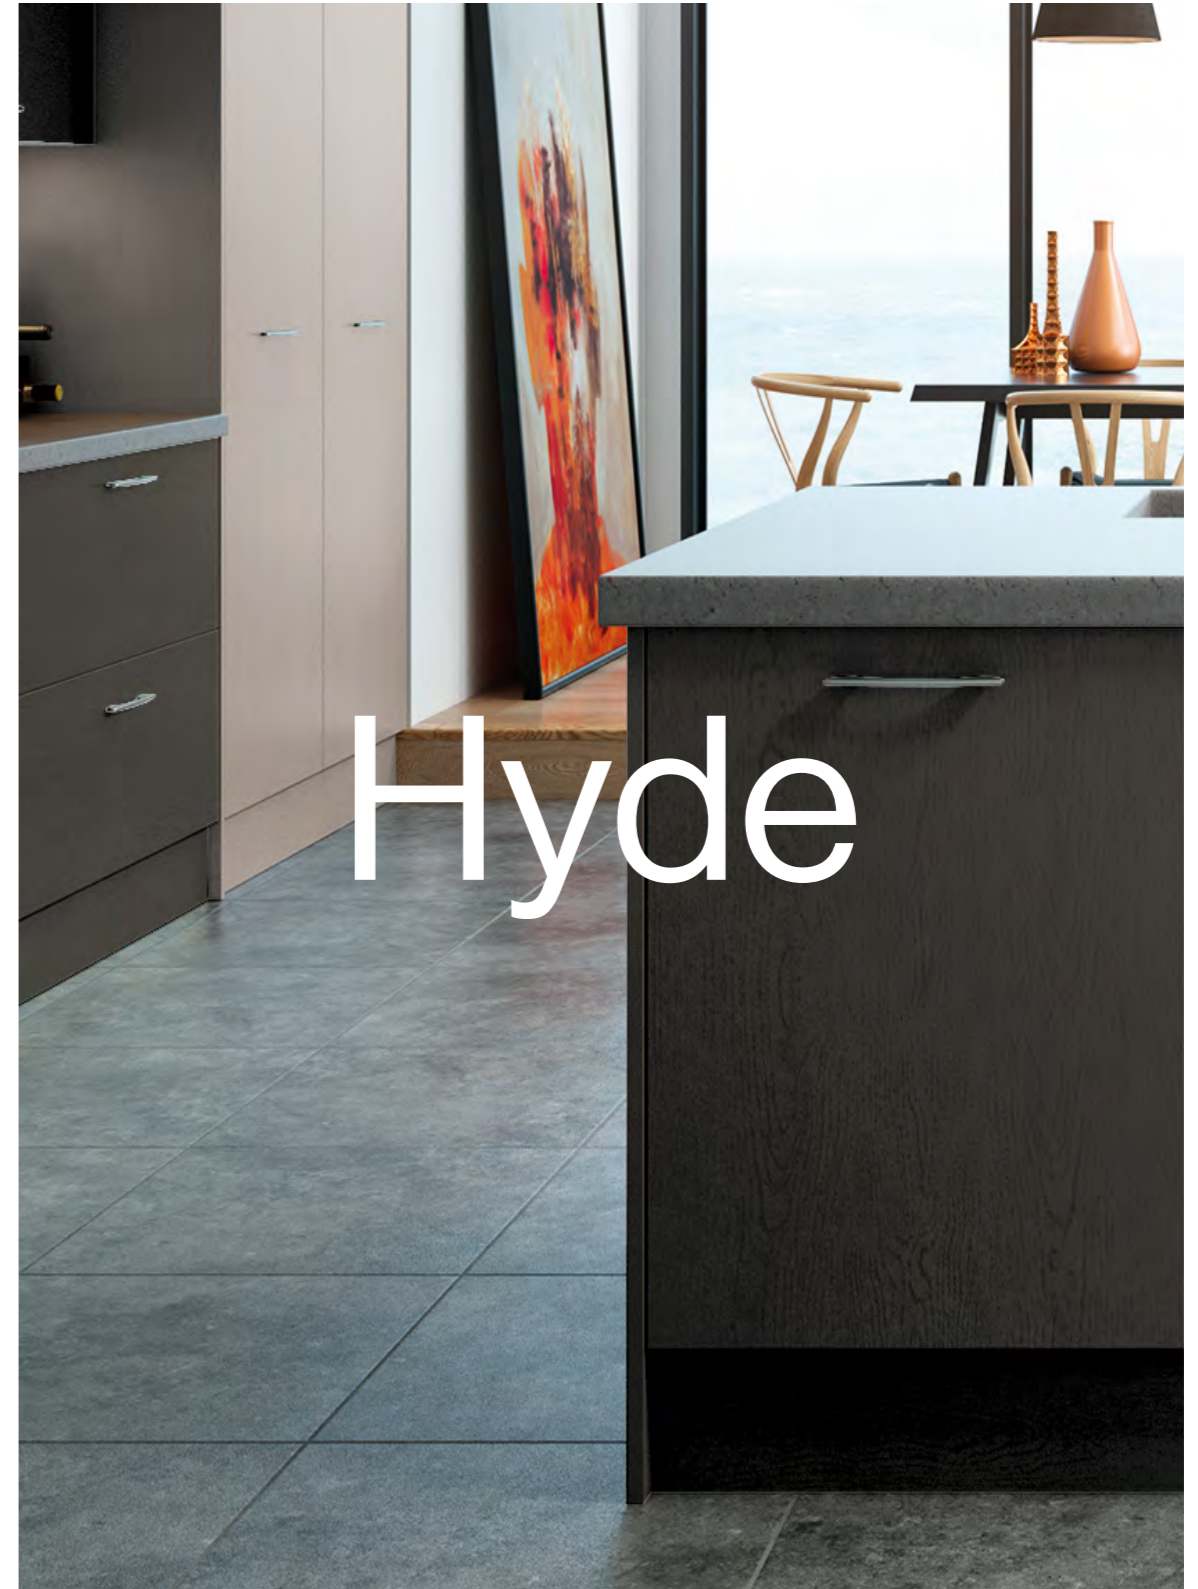

KEY FEATURES

Smooth flat panel style door with square edges. Available in 26 Matt Colours.

COLOUR TIP

Create dramatic features with high contrasting colours. Then add highlights of metallic details to transform a monochrome space from plain to polished